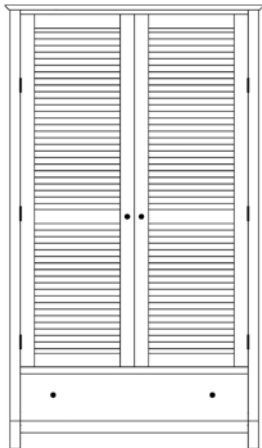

COLONIAL DARK OAK

Dark polished oak * Classic colonial design * Deep lustre finish
Available in a single finish – Dark polished oak.

MARKELLIOT

COLONIAL BEDROOM

4'6 BED

H 120cm x W 149.1cm
x D 215.2cm

5' BED

H 120cm x W 164cm
x D 225cm

FIVE DRAWER CHEST ←

H 98cm x W 84cm
x D 46cm

BEDSIDE TABLE → WITH ONE DRAWER

H 56.5cm x W 48.6cm
x D 40.4cm

WARDROBE WITH ONE DRAWER ←

H 196.4cm x W 115cm
x D 60.2cm

WELLINGTON CHEST →

H 141cm x W 66cm
x D 46cm