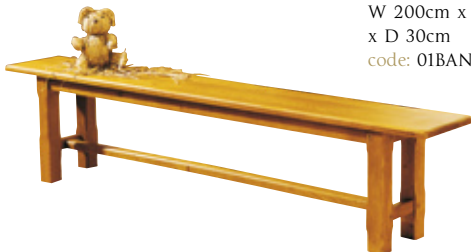

GOLDEN OAK

MARKELLIOT

150CM SIMPLE
FARMHOUSE TABLE
W 150cm x H 76cm
x D 90cm
code: 01TAB4P150

Also sold separately:

EXTENSION LEAFS
(2 leaves: D 75 x W 50cm.
Fully Extended 250cm)
code: 01TAB4PA90

130CM SIMPLE
FARMHOUSE TABLE
W 130cm x H 76cm
x D 75cm
code: 01TAB4P130

Also sold separately:

EXTENSION LEAFS
(2 leaves: D 75 x W 50cm.
Fully Extended 230cm)
code: 01TAB4PA75

SQUARE DINING TABLE
WITH TWO LEAVES ←
W 130cm x H 76cm
x D 130cm
(2 leaves: D 130 x W 45cm.
Fully Extended 220cm)
code: 01TABC

ROUND DINING TABLE
WITH ONE LEAF →
H 76cm x D 120
(1 leaf: D 120 x W 20cm.
Fully Extended 170cm)
code: 01TABR

CHAIR WITH
RUSH SEAT
W 44cm x H 110cm
x D 50cm
code: 01CHP

BENCH
W 200cm x H 45cm
x D 30cm
code: 01BAN