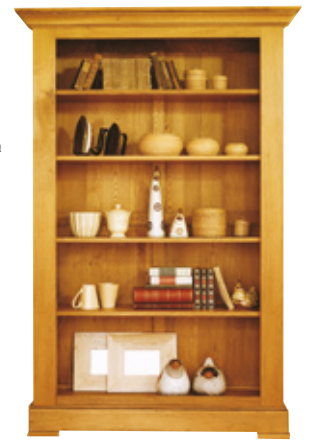

OPEN BOOKCASE
WITH TWO
DOORS →
W 125cm x H 190cm
x D 40cm
code: CAR262

OPEN BOOKCASE
WITH FOUR
SHELVES →
W 125cm x H 191cm
x D 40cm
code: CAR261

LARGE
SIDEBOARD
W 208cm x H 101cm
x D 54cm
code: CAR230

THREE DOOR
SIDEBOARD
W 170cm x H 94cm
x D 50cm
code: CAR231